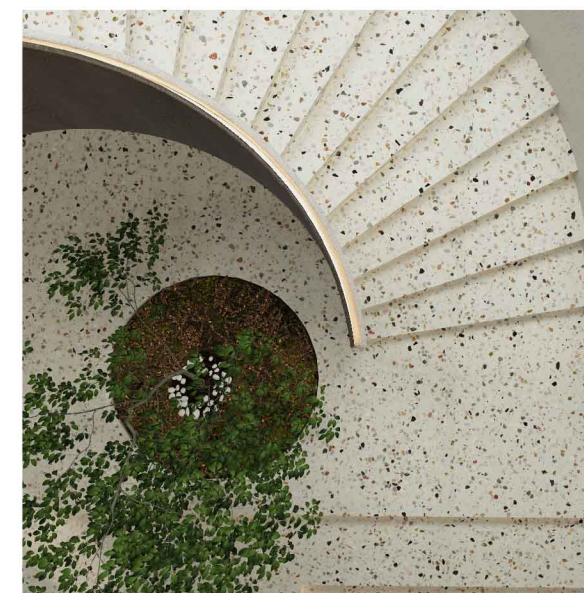

- 无树脂
  Resin-free
- 不开裂
  Crack-free
- 天然花色
  Natural-patterned
- 可定制
  Customizable
- 加工多样化
  Various craftwork

水磨石格调 | 享受生活的美好，你需要的不是浮世喧嚣而是静默花开，而水磨石板材最适宜这个格调了。

Terrazzo is the style to enjoy the beauty of life.