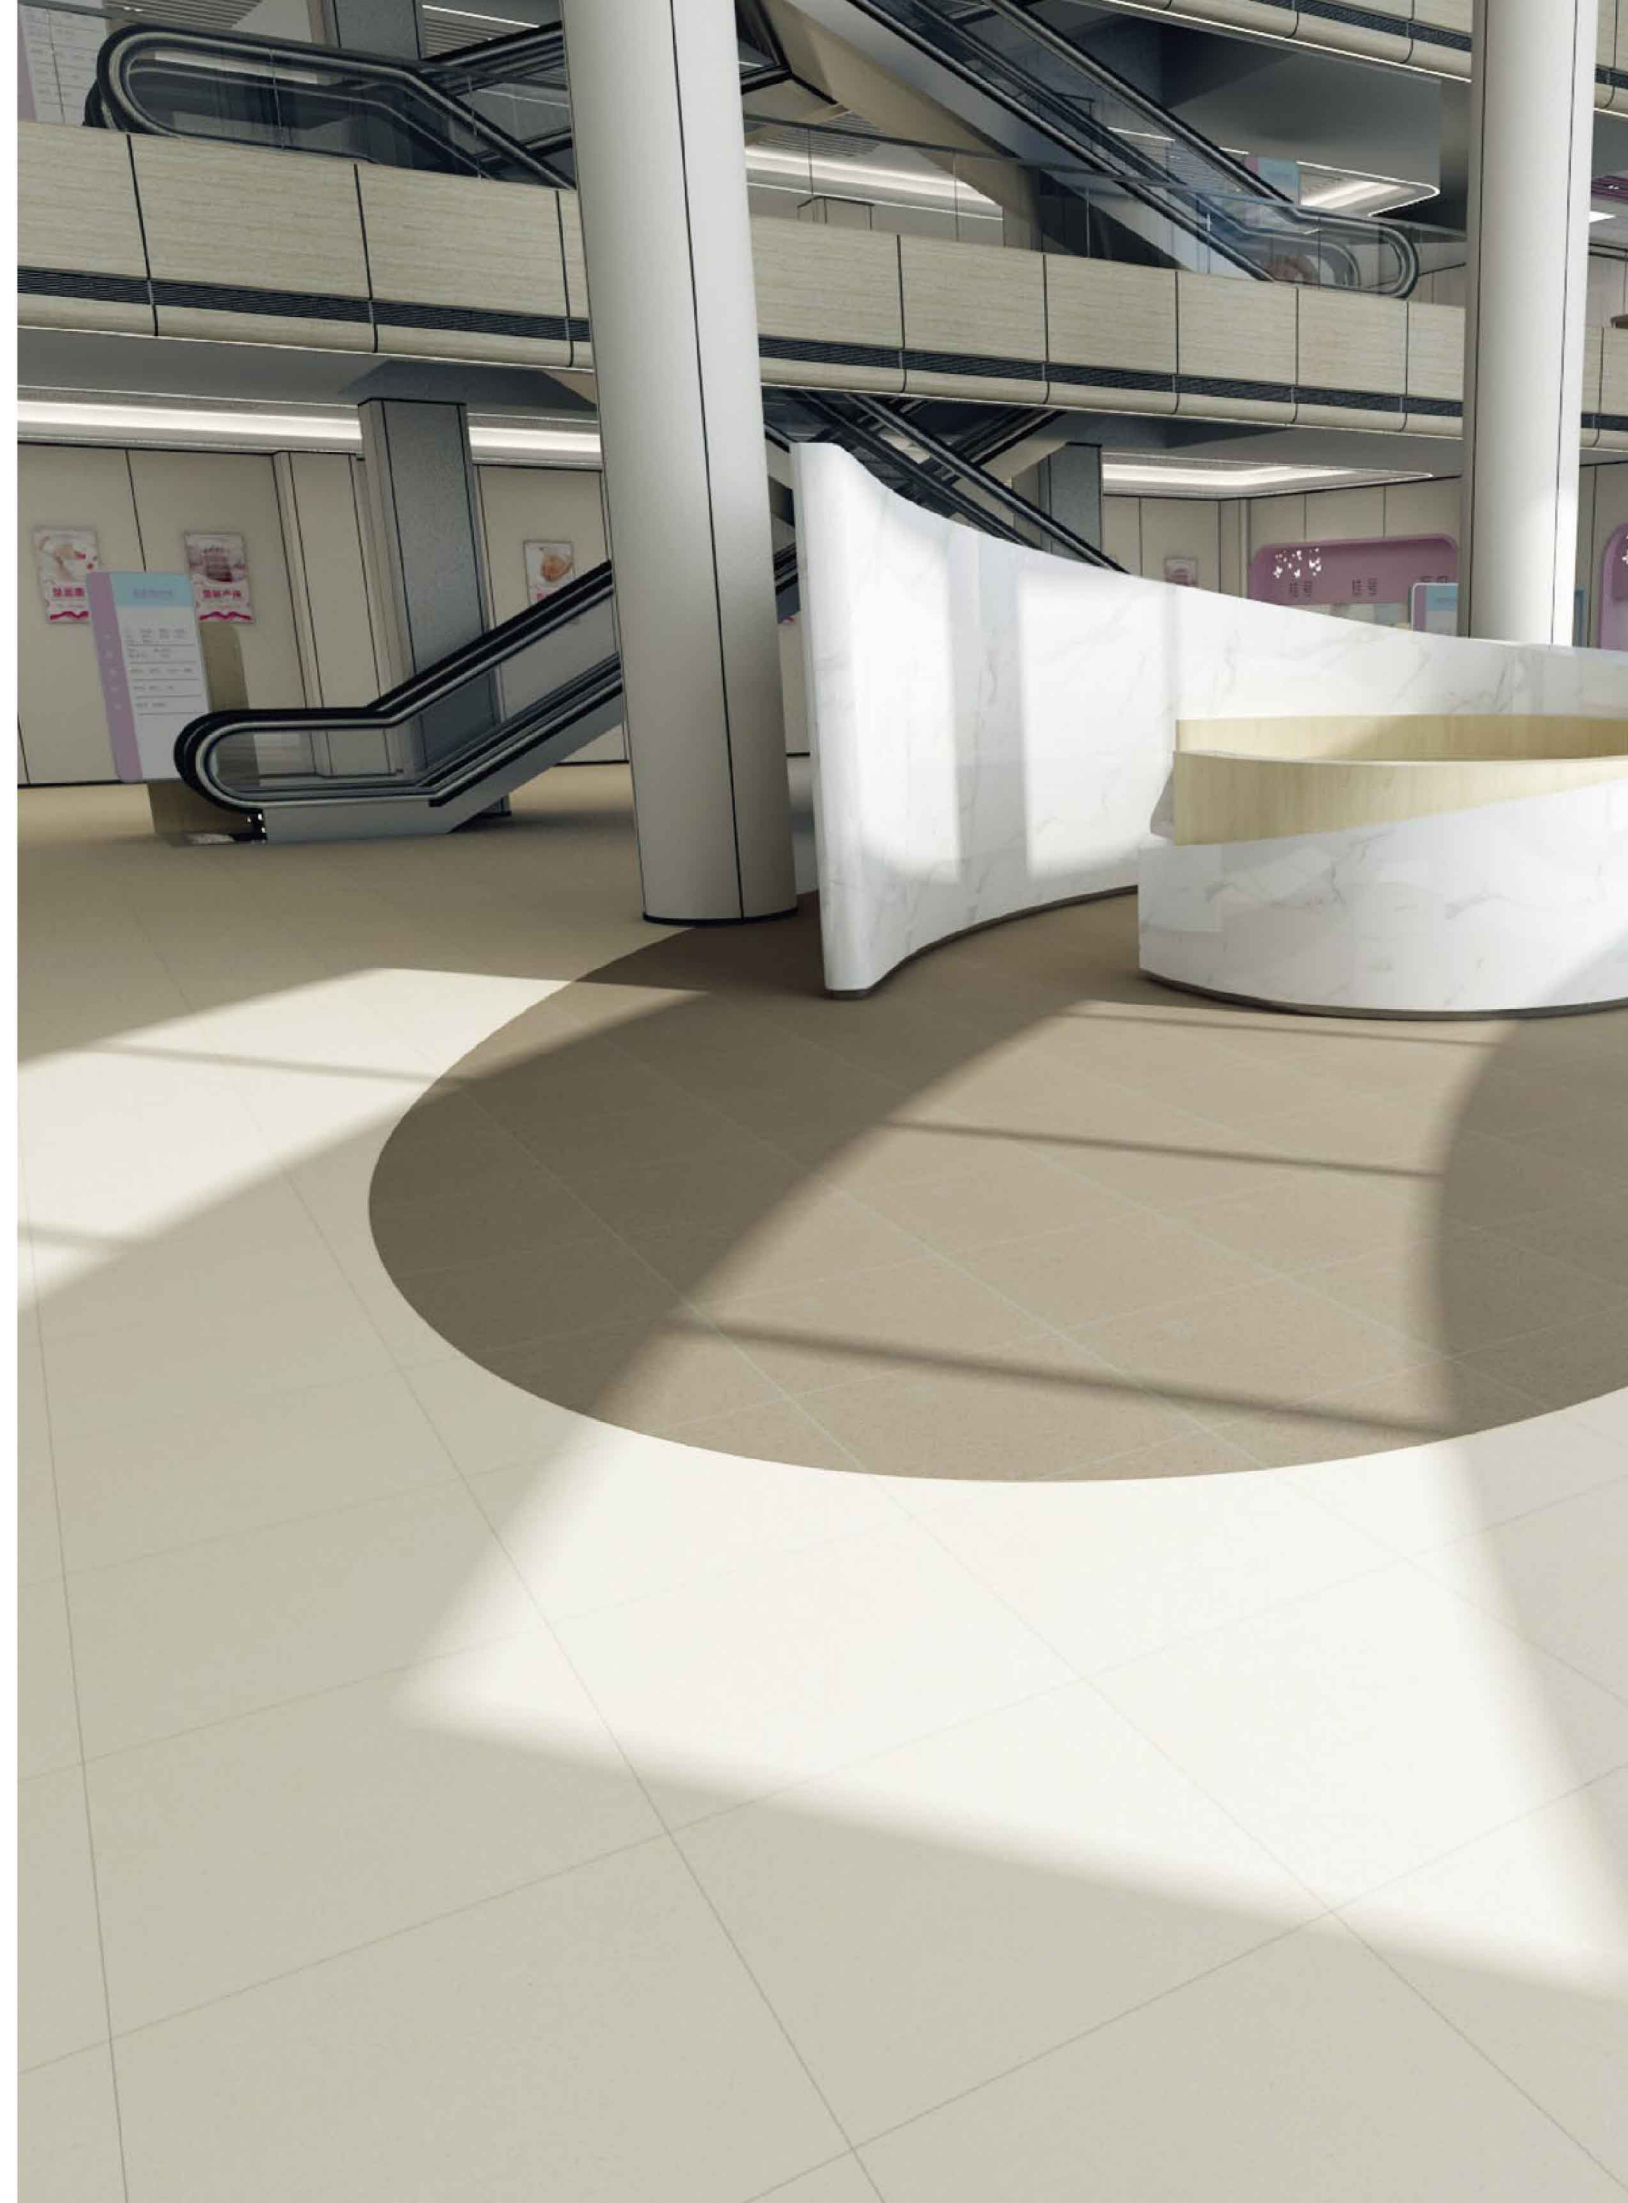

SCIENCE EDUCATION CULTURE AND SCHOOL HOSPITAL

科教文卫 / 学校医院

学校、医院的空间装饰要确保环境的安全，鹏翔水磨石板材具有防尘、防火、耐污、抗菌、抗辐射等技术指标，符合科教文卫项目使用要求。

The safety decoration is required by schools and hospitals. Pengxiang terrazzo has the characteristics of dust-proof, flame retardant, anti-bacterial and radiation-free to meet the criteria of the buildings.

TERRAZZO·SLABS